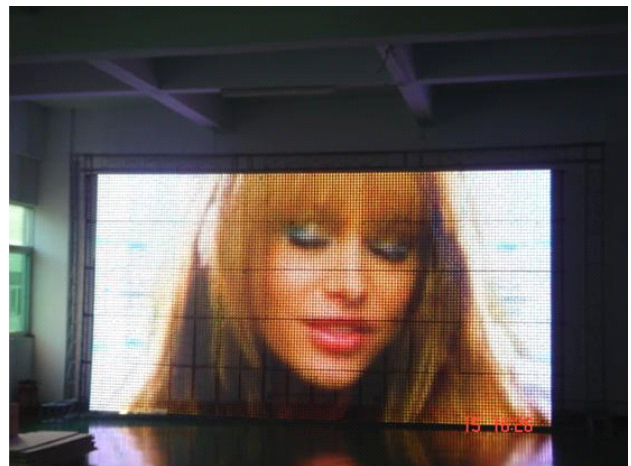

## C – IM – P31.25 Indoor (Mesh) LED Screen

LED display (indoor) with mesh unit design can be tailor-made at any size and shape, simple and easy assembly. Typically the LED display (indoor) series are applied in indoor advertising places, downtown square center , wall of the building, large sports stadium, meeting room, showroom, supermarket, hospital, school and other places for information showing etc

### ■ Feature

- ★ Easy setup and tear -down  
Modular design facilitates quick installation and disassemble. Every module includes interlocks, external signal and power sockets.
- ★ Revolutionary mesh to dramatically increase the contrast.
- ★ High reliability with the data hot backup, to avoid any communication risk during the show.
- ★ High refresh rate  
Refresh rate up to 3000Hz, completely flickering-free for live video.
- ★ Superb brightness and color uniformity  
Brightness variance within +/-2.5%, outstanding color uniformity and reproduction.
- ★ Wide viewing angle  
horizontally 120° and vertically 55°