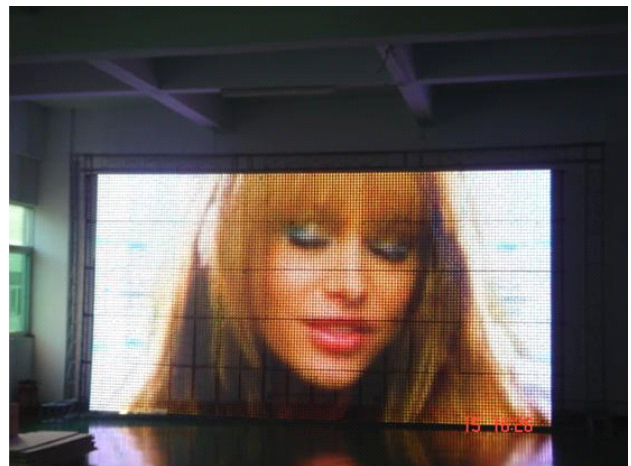

C – IM – P37.5 Indoor (Mesh) LED Screen

LED display (indoor) with mesh unit design can be tailor-made at any size and shape, simple and easy assembly. Typically the LED display (indoor) series are applied in indoor advertising places, downtown square center , wall of the building, large sports stadium, meeting room, showroom, supermarket, hospital, school and other places for information showing etc

■ Feature

- ★ Easy setup and tear down
Modular design facilitates quick installation and disassemble. Every module includes interlocks, external signal and power sockets.
- ★ Revolutionary mesh to dramatically increase the contrast.
- ★ High reliability with the data hot backup, to avoid any communication risk during the show.
- ★ High refresh rate
Refresh rate up to 3000Hz, completely flickering-free for live video.
- ★ Super brightness and color uniformity
Brightness variance within +/-2.5%, outstanding color uniformity and reproduction.
- ★ Wide viewing angle
horizontally 120° and vertically 55°