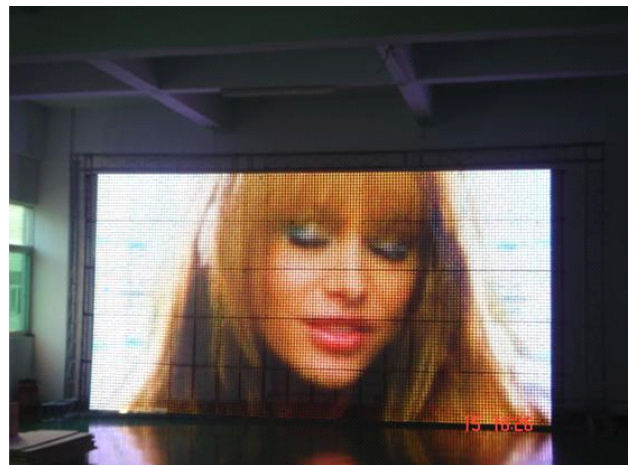

C – OM – P18.75 Outdoor (Mesh) LED Screen

The LED display (outdoor) with mesh unit design can be tailor-made at any size and shape, simple and easy assembly. Typically the LED display (outdoor) Series are applied in outdoor advertising places, downtown square center, wall and top of the building, 2 sides of express way, moving trucks and other places which need to broadcast information.

- ★ Wide viewing angle
horizontally 120° and vertically 55°

■ Specification Detail

Resolution		18.75mm
Lamp	LED Type	DIP
	Wave Length	R:630 nm
		G:525 nm
		B:470 nm
Brightness	R:600 mcd	
	G:1500 mcd	
	B:350 mcd	
Module	Pixel Configuration	1R1G1B
	Driving Mode	Virtual Pixel static scan
	Pitch	18.75mm
	Pixels	32*32 (W*H)
	Module Size	600mm*600mm*85mm (W*H*D)
	Cabinet Area	0.36 m ²
	Net Weight	4.5KG (aluminum+plastic)
	Waterproof	IP65
Display	Pixel Density	1024 dots / panel / 2844 dots/ m ²
	Brightness	6000 nit/ m ²
	Viewing Angle	Horizontal:≥120°;Vertical:≥55°
	Best viewing distance	10m – 100m
	Refresh frequency	≥1200 Hz
	Max.power consumption	≤1000W/ m ²
	Adv. Power consumption	≤500W/ m ²
	Input voltage	AC90-240V
	Out-of-control pixel	≤3/10000
	Average work well hours	≥1000 hours
	Life span	≥80,000 hours
	Operating Environment	Temp:-20℃ – +50℃ Hum:10% – 90%RH
	Intelligent control	Automatic power on/off , brightness automatically and manual adjustment
	Video display function	Synchron display kinds of text, graphics, flashes, and any signal from TV, VCD, DVD, Camera, and scanner and so on, support PAL, NTSC.