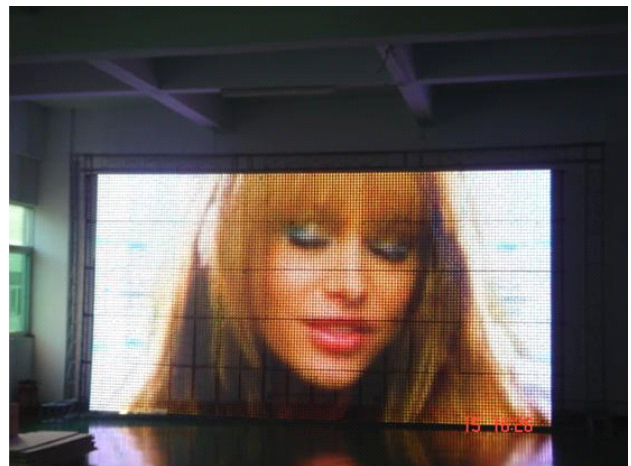

C – OM – P25 Outdoor (Mesh) LED Screen

The LED display (outdoor) with mesh unit design can be tailor-made at any size and shape, simple and easy assembly. Typically the LED display (outdoor) Series are applied in outdoor advertising places, downtown square center, wall and top of the building, 2 sides of express way, moving trucks and other places which need to broadcast information.

■ Feature

- ★ Easy setup and tear down
Modular design facilitates quick installation and disassemble. Every module includes interlocks, external signal and power sockets.
- ★ Revolutionary mesh to dramatically increase the contrast.
- ★ High reliability with the data hot backup, to avoid any communication risk during the show.
- ★ High refresh rate
Refresh rate up to 4200Hz, completely flickering-free for live video.
- ★ Super brightness and color uniformity
Brightness variance within +/-2.5%, outstanding color uniformity and reproduction.
- ★ Wide viewing angle
horizontally 120° and vertically 55°