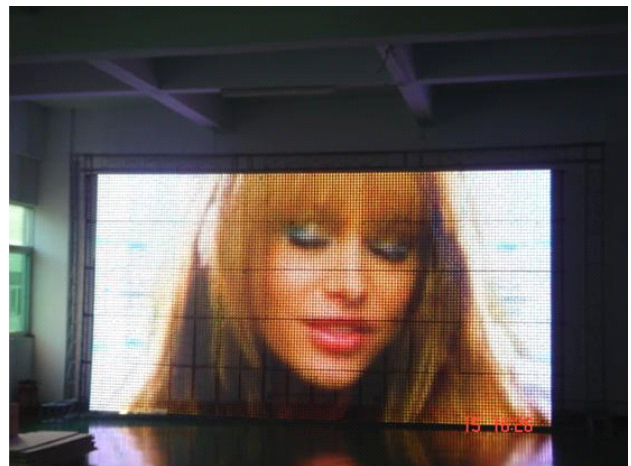

C – OM – P37.5 Outdoor (Mesh) LED Screen

The LED display (outdoor) with mesh unit design can be tailor-made at any size and shape, simple and easy assembly. Typically the LED display (outdoor) Series are applied in outdoor advertising places, downtown square center, wall and top of the building, 2 sides of express way, moving trucks and other places which need to broadcast information.

■ Feature

- ★ Easy setup and tear down
Modular design facilitates quick installation and disassemble. Every module includes interlocks, external signal and power sockets.
- ★ Revolutionary mesh to dramatically increase the contrast.
- ★ High reliability with the data hot backup, to avoid any communication risk during the show.
- ★ High refresh rate
Refresh rate up to 4200Hz, completely flickering-free for live video.
- ★ Super brightness and color uniformity
Brightness variance within +/-2.5%, outstanding color uniformity and reproduction.
- ★ Wide viewing angle
horizontally 120° and vertically 55°